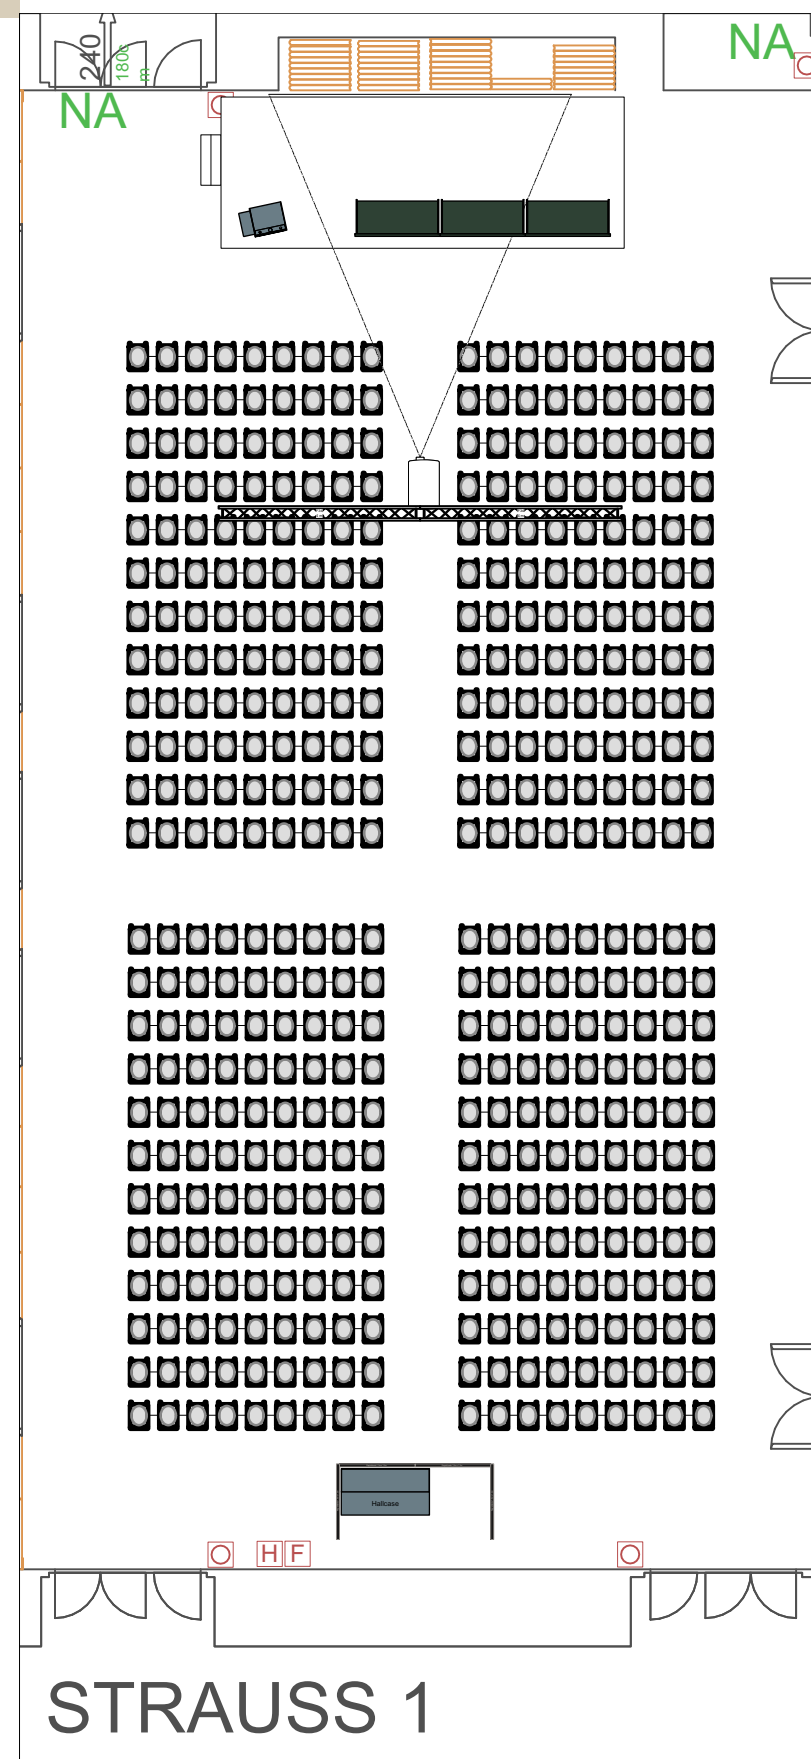

Room	Hall/Room	Strauss
	capacity	414
	surface	480sqm
	length	30m
	width	16m
Stage	width	8m
	depth	3m
	height	40cm
	Lectern	Lectern digital
	Chairtable	3x Chairtable basic
Audio	Stage Monitors	4 wedges
	Q&A	3x wired Q&A Mic
	Lectern	1x Gooseneck Mic
	Chairs	2x Gooseneck per table
Video	Main Screen	6m x 3,3m Projection 12.000 AnsiLumen
	Camera	2x PTZ Remote Cam