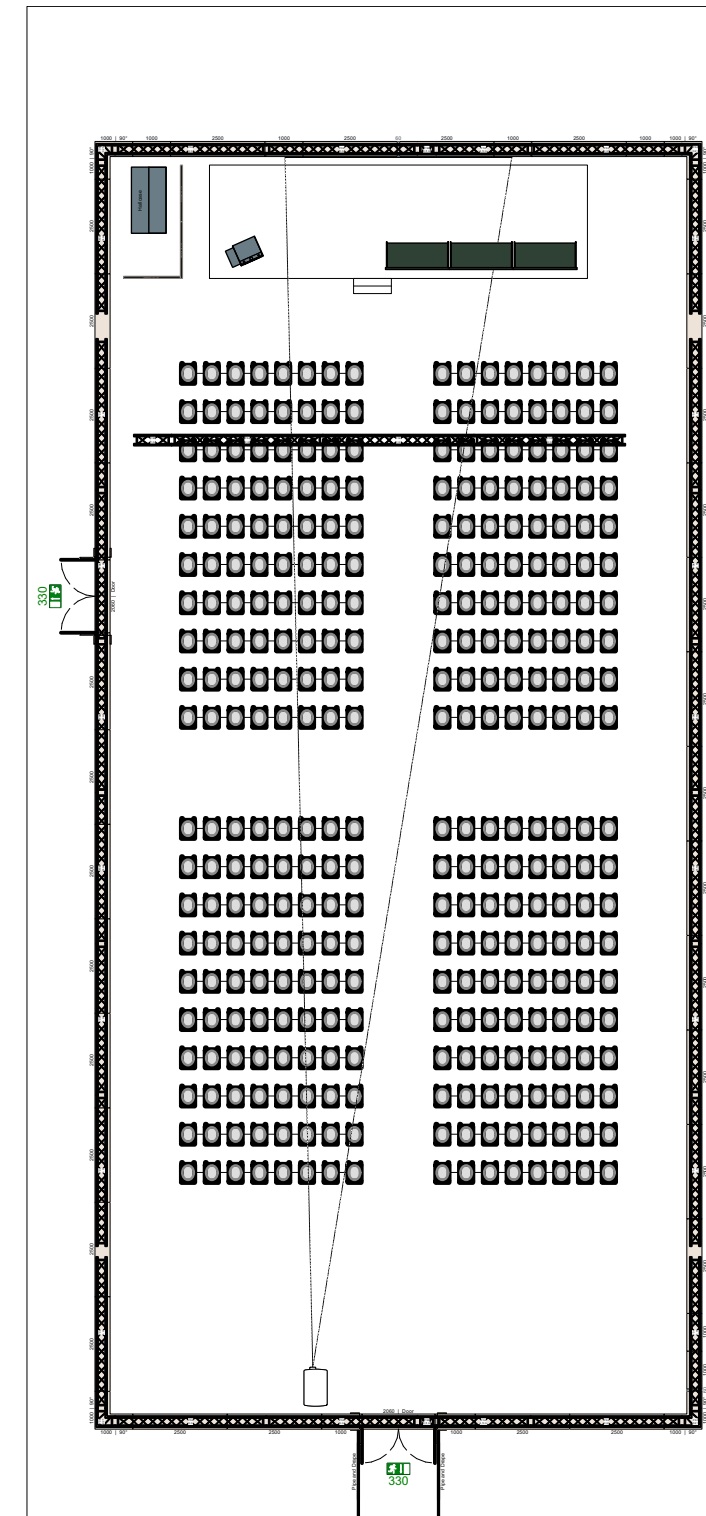

Messe Wien Exhibition & Congress Centre Floor Plan

Room	Hall/Room	A1	
	capacity	2069	
	surface	2.444sqm	
	length	37m	
	width	66m	
Stage	width	18m	
	depth	3m	
	height	60cm	
	Lectern	Lectern - digital	
Audio	Chairtable	5x Chairtable digital	
	Stage Monitors	4 wedges	
	Q&A	8x wired Q&A Mic	
	Lectern	1x Gooseneck Mic	
	Chairs	2x Gooseneck per table	
	Video	Main Screen	19m x 5,6m Softedge 2x 31.000 AnsiLumen
		Side Screens	2x 10m x 5,6m Projection each 31.000 AnsiLumen
Camera		4x PTZ Remote Cam	

Room	Hall/Room	A2
	capacity	700
	surface	1.056sqm
	length	37m
	width	29m
Stage	width	12m
	depth	3m
	height	40cm
	Lectern	Lectern - digital
	Chairtable	4x Chairtable basic
Audio	Stage Monitors	4 wedges
	Q&A	3x wired Q&A Mic
	Lectern	1x Gooseneck Mic
	Chairs	2x Gooseneck per table
Video	Main Screen	10m x 5,6m Projection 20.000 AnsiLumen
	Camera	2x PTZ Remote Cam

Room	Hall/Room	A3
	capacity	700
	surface	1.056sqm
	length	37m
	width	29m
Stage	width	12m
	depth	3m
	height	40cm
	Lectern	Lectern digital
	Chairtable	4x Chairtable basic
Audio	Stage Monitors	4 wedges
	Q&A	3x wired Q&A Mic
	Lectern	1x Gooseneck Mic
	Chairs	2x Gooseneck per table
Video	Main Screen	10m x 5,6m Projection 20.000 AnsiLumen
	Camera	2x PTZ Remote Cam

Room	Hall/Room	A4
	capacity	320
	surface	505sqm
	length	33m
	width	15m
Stage	width	10m
	depth	3m
	height	40cm
	Lectern	Lectern - digital
Audio	Chairtable	3x Chairtable basic
	Stage Monitors	4 wedges
	Q&A	3x wired Q&A Mic
	Lectern	1x Gooseneck Mic
Video	Chairs	2x Gooseneck per table
	Main Screen	6m x 3,3m Projection
	Camera	2x PTZ Remote Cam