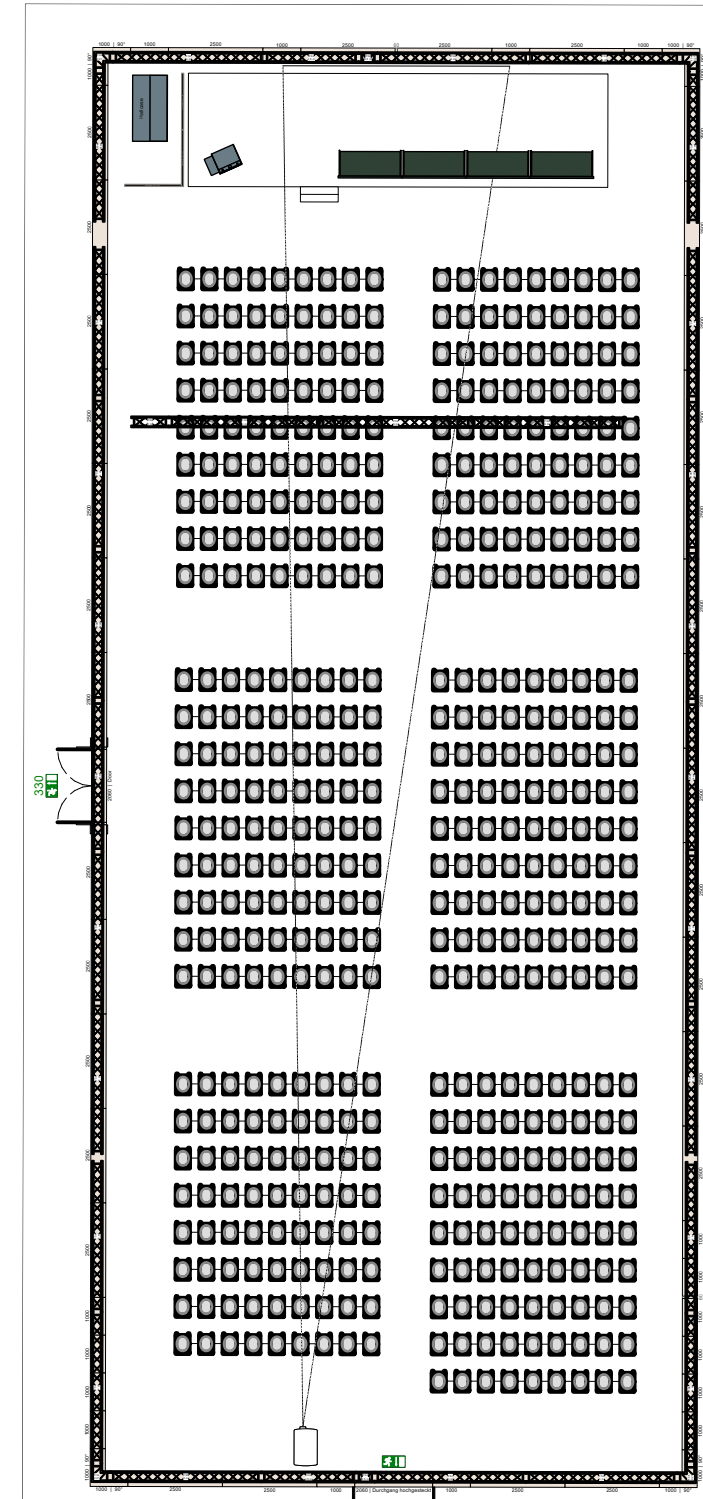

Room	Hall/Room	C2
	capacity	477
	surface	565sqm
	length	37m
Room	width	15m
	width	10m
Stage	depth	3m
	height	40cm
	Lectern	Lectern - digital
	Chairtable	4x Chairtable basic
	Stage Monitors	4 wedges
Audio	Q&A	3x wired Q&A Mic
	Lectern	1x Gooseneck Mic
	Chairs	2x Gooseneck per table
Video	Main Screen	8m x 4,5m Projection 21.000 AnsiLumen
	Camera	2x PTZ Remote Cam