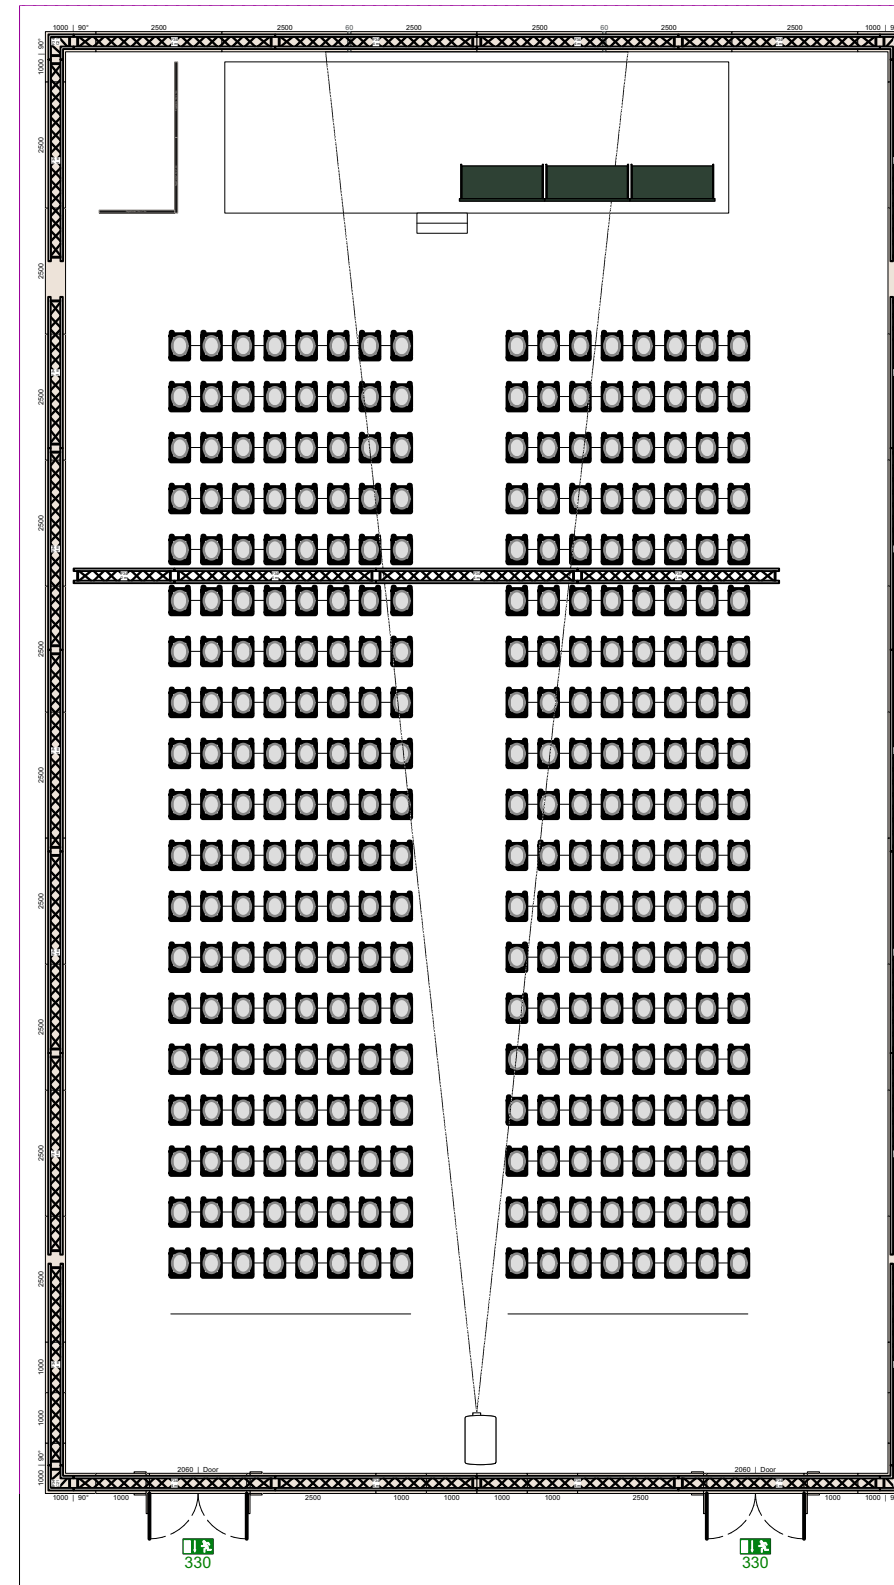

Room	Hall/Room	C4
	capacity	300
	surface	460sqm
	length	28m
	width	16m
Stage	width	10m
	depth	3m
	height	40cm
	Lectern	Lectern - digital
Audio	Chairtable	3x Chairtable basic
	Stage Monitors	4 wedges
	Q&A	3x wired Q&A Mic
	Lectern	1x Gooseneck Mic
	Chairs	2x Gooseneck per table
Video	Main Screen	6m x 3,3m Projection
		12.000 AnsiLumen
	Camera	2x PTZ Remote Cam