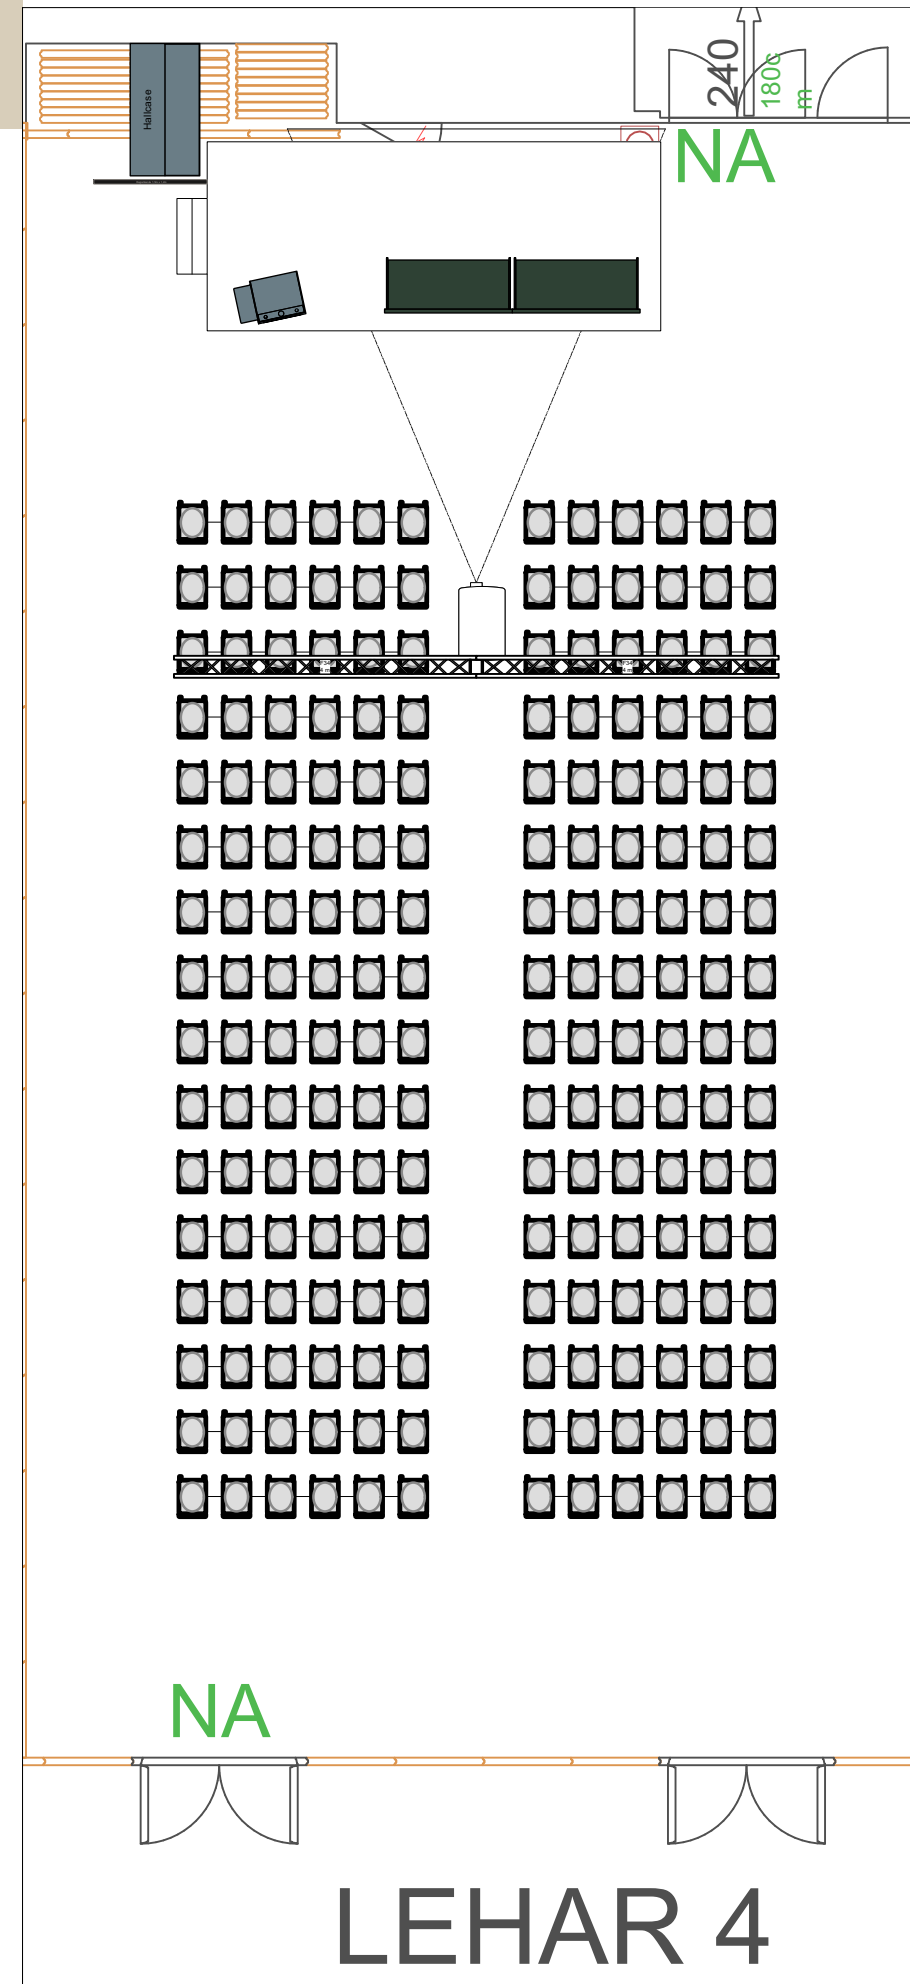

Messe Wien Exhibition & Congress Centre Floor Plan

Room	Hall/Room	A1	
	capacity	2069	
	surface	2.444sqm	
	length	37m	
	width	66m	
Stage	width	18m	
	depth	3m	
	height	60cm	
	Lectern	Lectern - digital	
Audio	Chairtable	5x Chairtable digital	
	Stage Monitors	4 wedges	
	Q&A	8x wired Q&A Mic	
	Lectern	1x Gooseneck Mic	
	Chairs	2x Gooseneck per table	
	Video	Main Screen	19m x 5,6m Softedge 2x 31.000 AnsiLumen
		Side Screens	2x 10m x 5,6m Projection each 31.000 AnsiLumen
Camera		4x PTZ Remote Cam	

Room	Hall/Room	C4
	capacity	300
	surface	460sqm
	length	28m
	width	16m
Stage	width	10m
	depth	3m
	height	40cm
	Lectern	Lectern - digital
Audio	Chairtable	3x Chairtable basic
	Stage Monitors	4 wedges
	Q&A	3x wired Q&A Mic
	Lectern	1x Gooseneck Mic
	Chairs	2x Gooseneck per table
Video	Main Screen	6m x 3,3m Projection
		12.000 AnsiLumen
	Camera	2x PTZ Remote Cam

Room	Hall/Room	C5
	capacity	266
	surface	460sqm
	length	28m
	width	16m
Stage	width	10m
	depth	3m
	height	40cm
	Lectern	Lectern digital
Audio	Chairtable	3x Chairtable basic
	Stage Monitors	4 wedges
	Q&A	3x wired Q&A Mic
Video	Lectern	1x Gooseneck Mic
	Chairs	2x Gooseneck per table
	Main Screen	6m x 3,3m Projection
	Camera	2x PTZ Remote Cam

Room	Hall/Room	Lehar
	surface	776sqm
	length	35m
	width	21m
	width	4 Stages: 8m
	depth	3m
	height	40cm
Stage	Lectern	Lectern - digital
	Chairtable	Chairtable basic

Room	Hall/Room	Lehar
	capacity	208
	surface	252sqm
	length	21m
	width	12m
Stage	width	6m
	depth	2,5m
	height	40cm
	Lectern	Lectern digital
	Chairtable	2x Chairtable basic
Audio	Stage Monitors	4 wedges
	Q&A	3x wired Q&A Mic
	Lectern	1x Gooseneck Mic
	Chairs	2x Gooseneck per table
Video	Main Screen	5m x 2,9m Projection 10.000 AnsiLumen
	Camera	2x PTZ Remote Cam