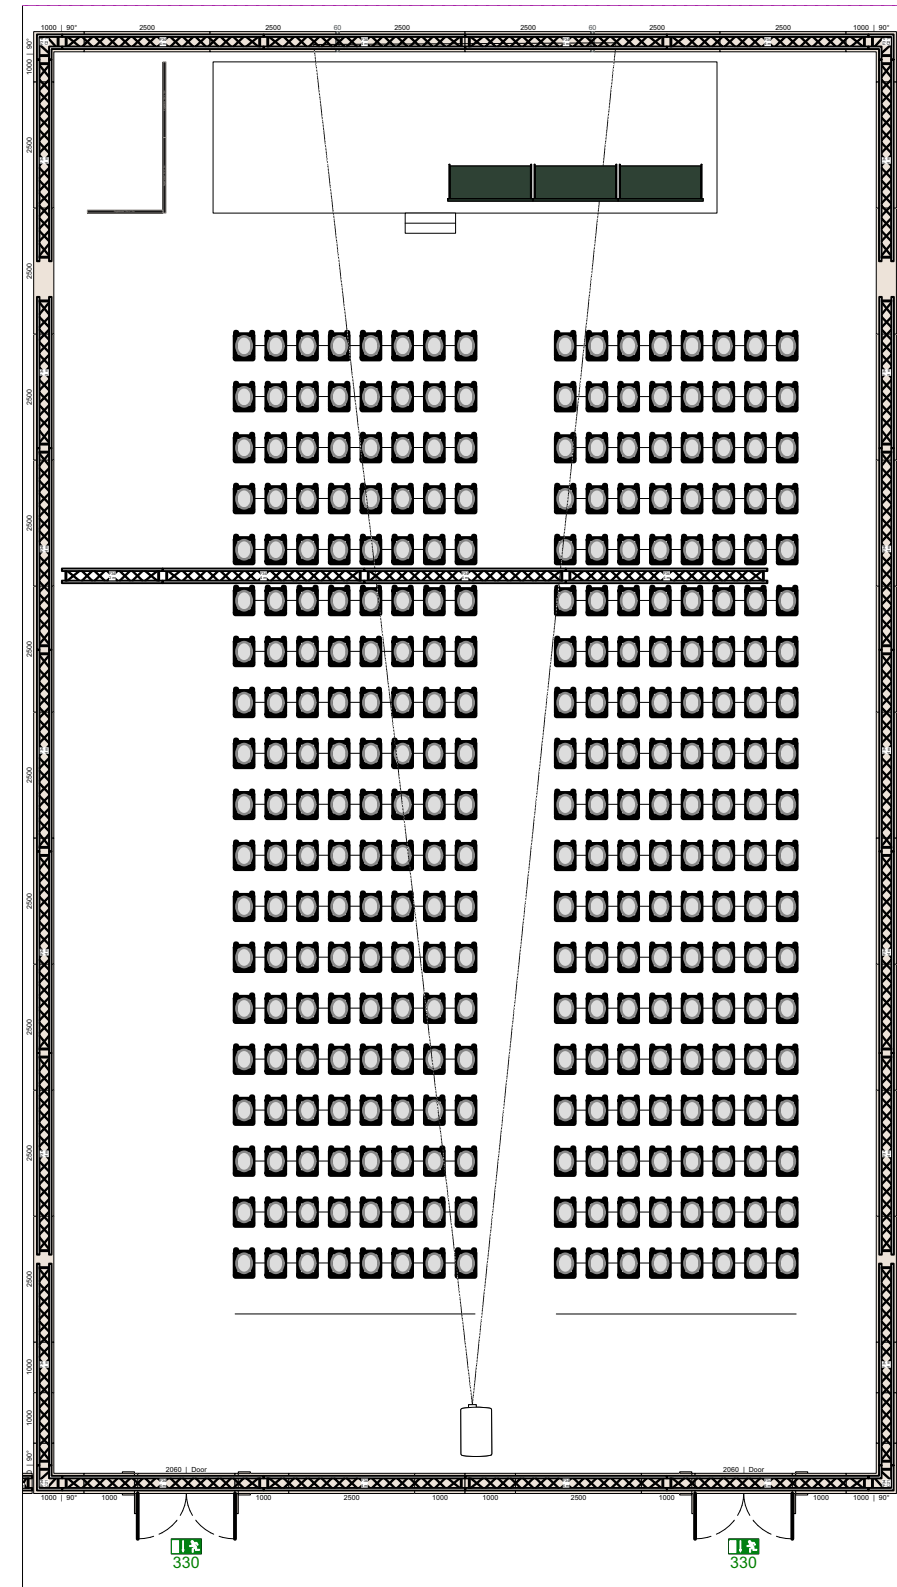

Room	Hall/Room	C5
	capacity	266
	surface	460sqm
	length	28m
	width	16m
Stage	width	10m
	depth	3m
	height	40cm
	Lectern	Lectern digital
Audio	Chairtable	3x Chairtable basic
	Stage Monitors	4 wedges
	Q&A	3x wired Q&A Mic
Video	Lectern	1x Gooseneck Mic
	Chairs	2x Gooseneck per table
	Main Screen	6m x 3,3m Projection
	Camera	2x PTZ Remote Cam