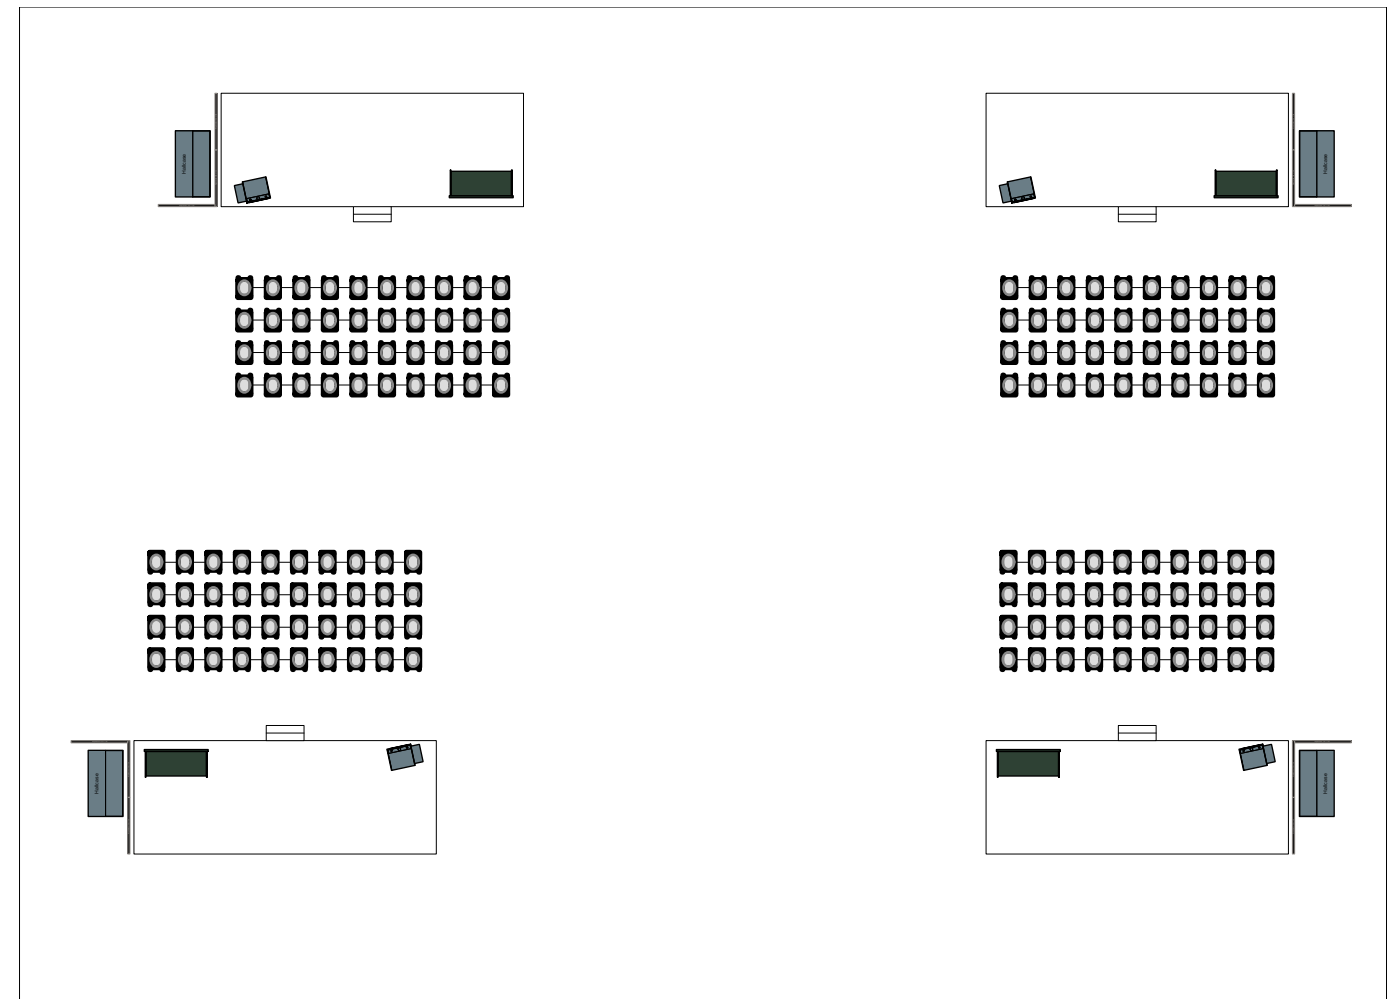

Room	Hall/Room	C4
	capacity	300
	surface	460sqm
	length	28m
	width	16m
Stage	width	10m
	depth	3m
	height	40cm
	Lectern	Lectern - digital
Audio	Chairtable	3x Chairtable basic
	Stage Monitors	4 wedges
	Q&A	3x wired Q&A Mic
	Lectern	1x Gooseneck Mic
	Chairs	2x Gooseneck per table
Video	Main Screen	6m x 3,3m Projection
		12.000 AnsiLumen
	Camera	2x PTZ Remote Cam

Room	Hall/Room	C5
	capacity	266
	surface	460sqm
	length	28m
	width	16m
Stage	width	10m
	depth	3m
	height	40cm
	Lectern	Lectern digital
Audio	Chairtable	3x Chairtable basic
	Stage Monitors	4 wedges
	Q&A	3x wired Q&A Mic
Video	Lectern	1x Gooseneck Mic
	Chairs	2x Gooseneck per table
	Main Screen	6m x 3,3m Projection
	Camera	2x PTZ Remote Cam

Room	Hall/Room	Stolz
	capacity	432
	surface	465sqm
	length	31m
	width	15m
Stage	width	Split: 2m ; 5m
	depth	2m
	height	40cm
	Lectern	Lectern - digital
Audio	Chairtable	3x Chairtable basic
	Stage Monitors	4 wedges
	Q&A	3x wired Q&A Mic
	Lectern	1x Gooseneck Mic
	Chairs	2x Gooseneck per table
Video	Main Screen	6m x 3,3m Projection
		12.000 AnsiLumen
	Camera	2x PTZ Remote Cam

Room	Hall/Room	Lehar
	surface	776sqm
	length	35m
	width	21m
	width	4 Stages: 8m
	depth	3m
	height	40cm
Stage	Lectern	Lectern - digital
	Chairtable	Chairtable basic

Room	Hall/Room	Lehar
	capacity	208
	surface	252sqm
	length	21m
	width	12m
Stage	width	6m
	depth	2,5m
	height	40cm
	Lectern	Lectern digital
	Chairtable	2x Chairtable basic
Audio	Stage Monitors	4 wedges
	Q&A	3x wired Q&A Mic
	Lectern	1x Gooseneck Mic
	Chairs	2x Gooseneck per table
Video	Main Screen	5m x 2,9m Projection 10.000 AnsiLumen
	Camera	2x PTZ Remote Cam