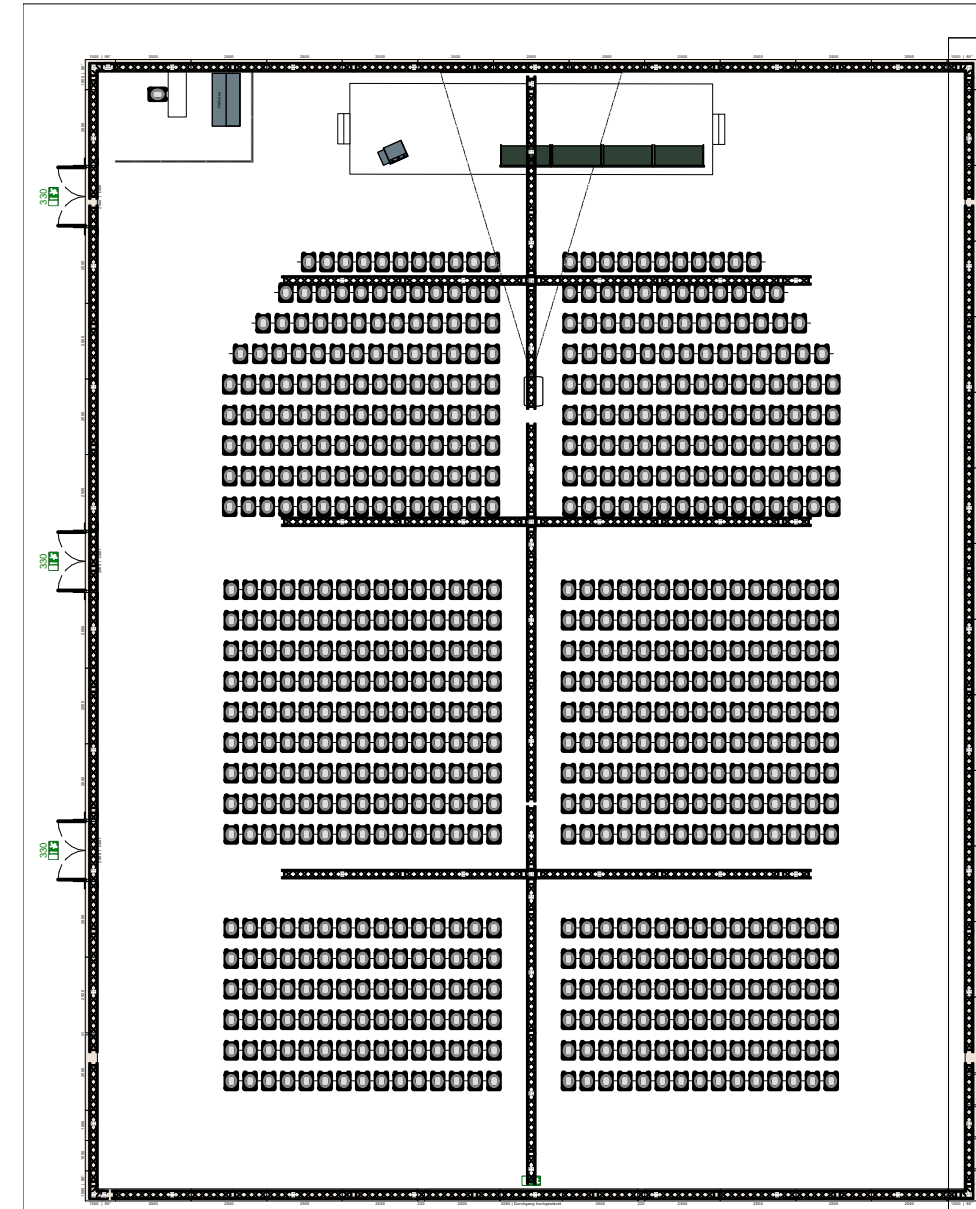

Messe Wien Exhibition & Congress Centre Floor Plan

Room	Hall/Room	A1	
	capacity	2069	
	surface	2.444sqm	
	length	37m	
	width	66m	
Stage	width	18m	
	depth	3m	
	height	60cm	
	Lectern	Lectern - digital	
Audio	Chairtable	5x Chairtable digital	
	Stage Monitors	4 wedges	
	Q&A	8x wired Q&A Mic	
	Lectern	1x Gooseneck Mic	
	Chairs	2x Gooseneck per table	
	Video	Main Screen	19m x 5,6m Softedge 2x 31.000 AnsiLumen
		Side Screens	2x 10m x 5,6m Projection each 31.000 AnsiLumen
Camera		4x PTZ Remote Cam	

Room	Hall/Room	A2
	capacity	700
	surface	1.056sqm
	length	37m
	width	29m
Stage	width	12m
	depth	3m
	height	40cm
	Lectern	Lectern - digital
	Chairtable	4x Chairtable basic
Audio	Stage Monitors	4 wedges
	Q&A	3x wired Q&A Mic
	Lectern	1x Gooseneck Mic
	Chairs	2x Gooseneck per table
Video	Main Screen	10m x 5,6m Projection 20.000 AnsiLumen
	Camera	2x PTZ Remote Cam

Room	Hall/Room	A3
	capacity	700
	surface	1.056sqm
	length	37m
	width	29m
Stage	width	12m
	depth	3m
	height	40cm
	Lectern	Lectern digital
	Chairtable	4x Chairtable basic
Audio	Stage Monitors	4 wedges
	Q&A	3x wired Q&A Mic
	Lectern	1x Gooseneck Mic
	Chairs	2x Gooseneck per table
Video	Main Screen	10m x 5,6m Projection 20.000 AnsiLumen
	Camera	2x PTZ Remote Cam

Room	Hall/Room	A4
	capacity	320
	surface	505sqm
	length	33m
	width	15m
Stage	width	10m
	depth	3m
	height	40cm
	Lectern	Lectern - digital
Audio	Chairtable	3x Chairtable basic
	Stage Monitors	4 wedges
	Q&A	3x wired Q&A Mic
	Lectern	1x Gooseneck Mic
Video	Chairs	2x Gooseneck per table
	Main Screen	6m x 3,3m Projection
	Camera	2x PTZ Remote Cam