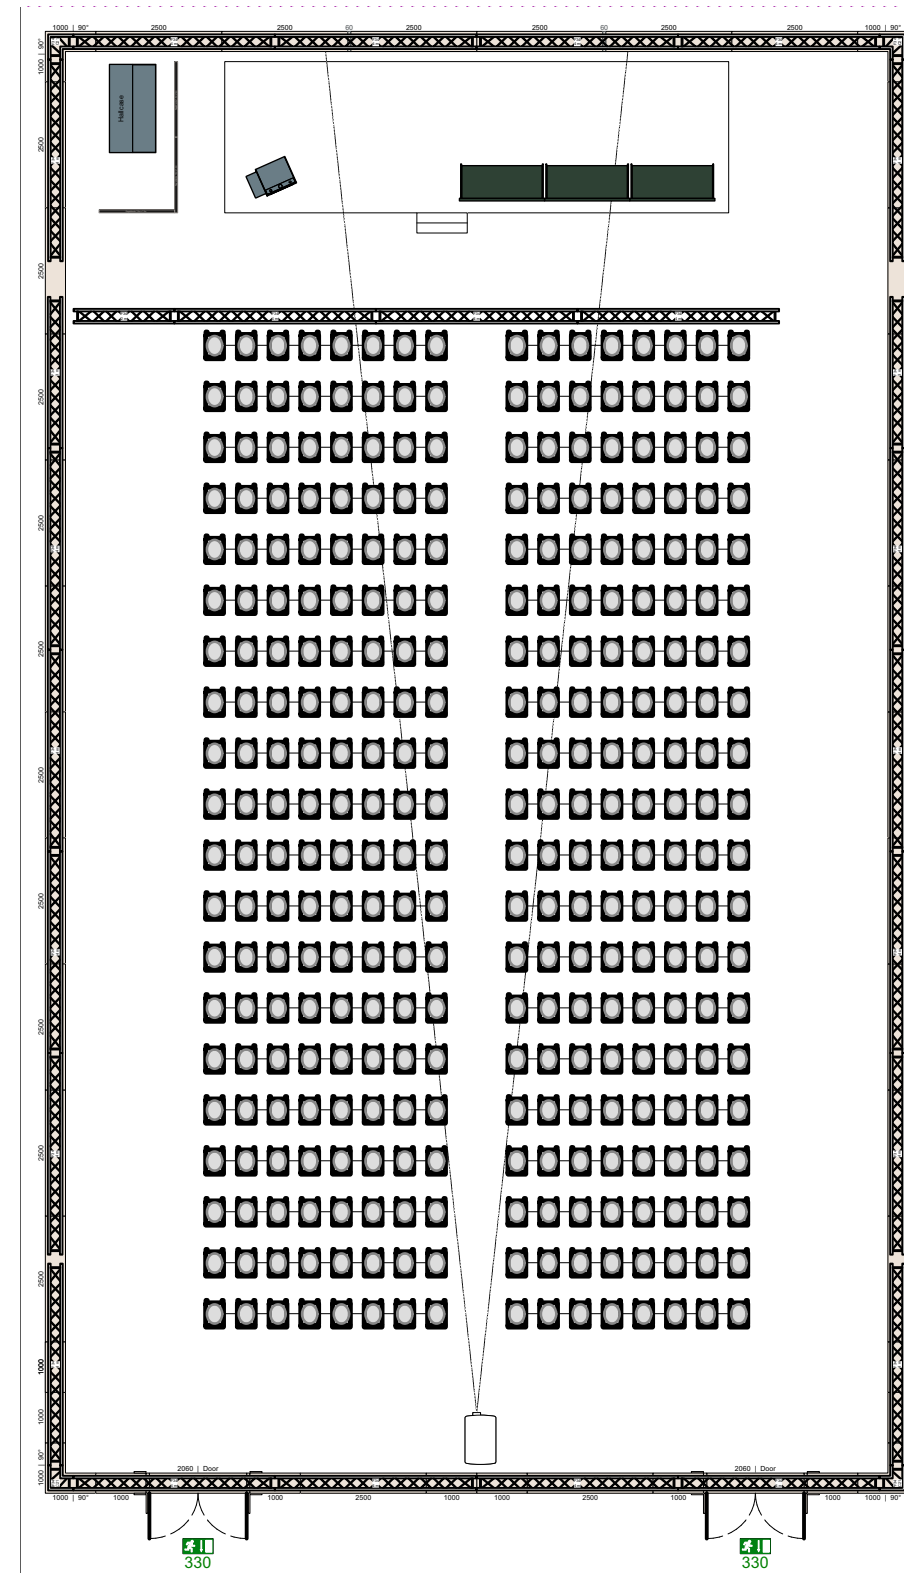

Room	Hall/Room	A7
	capacity	300
	surface	460sqm
	length	28m
Room	width	16m
	width	10m
Stage	depth	3m
	height	40cm
	Lectern	Lectern digital
	Chairtable	3x Chairtable basic
Audio	Stage Monitors	4 wedges
	Q&A	3x wired Q&A Mic
	Lectern	1x Gooseneck Mic
	Chairs	2x Gooseneck per table
Video	Main Screen	6m x 3,3m Projection
		12.000 AnsiLumen
	Camera	2x PTZ Remote Cam