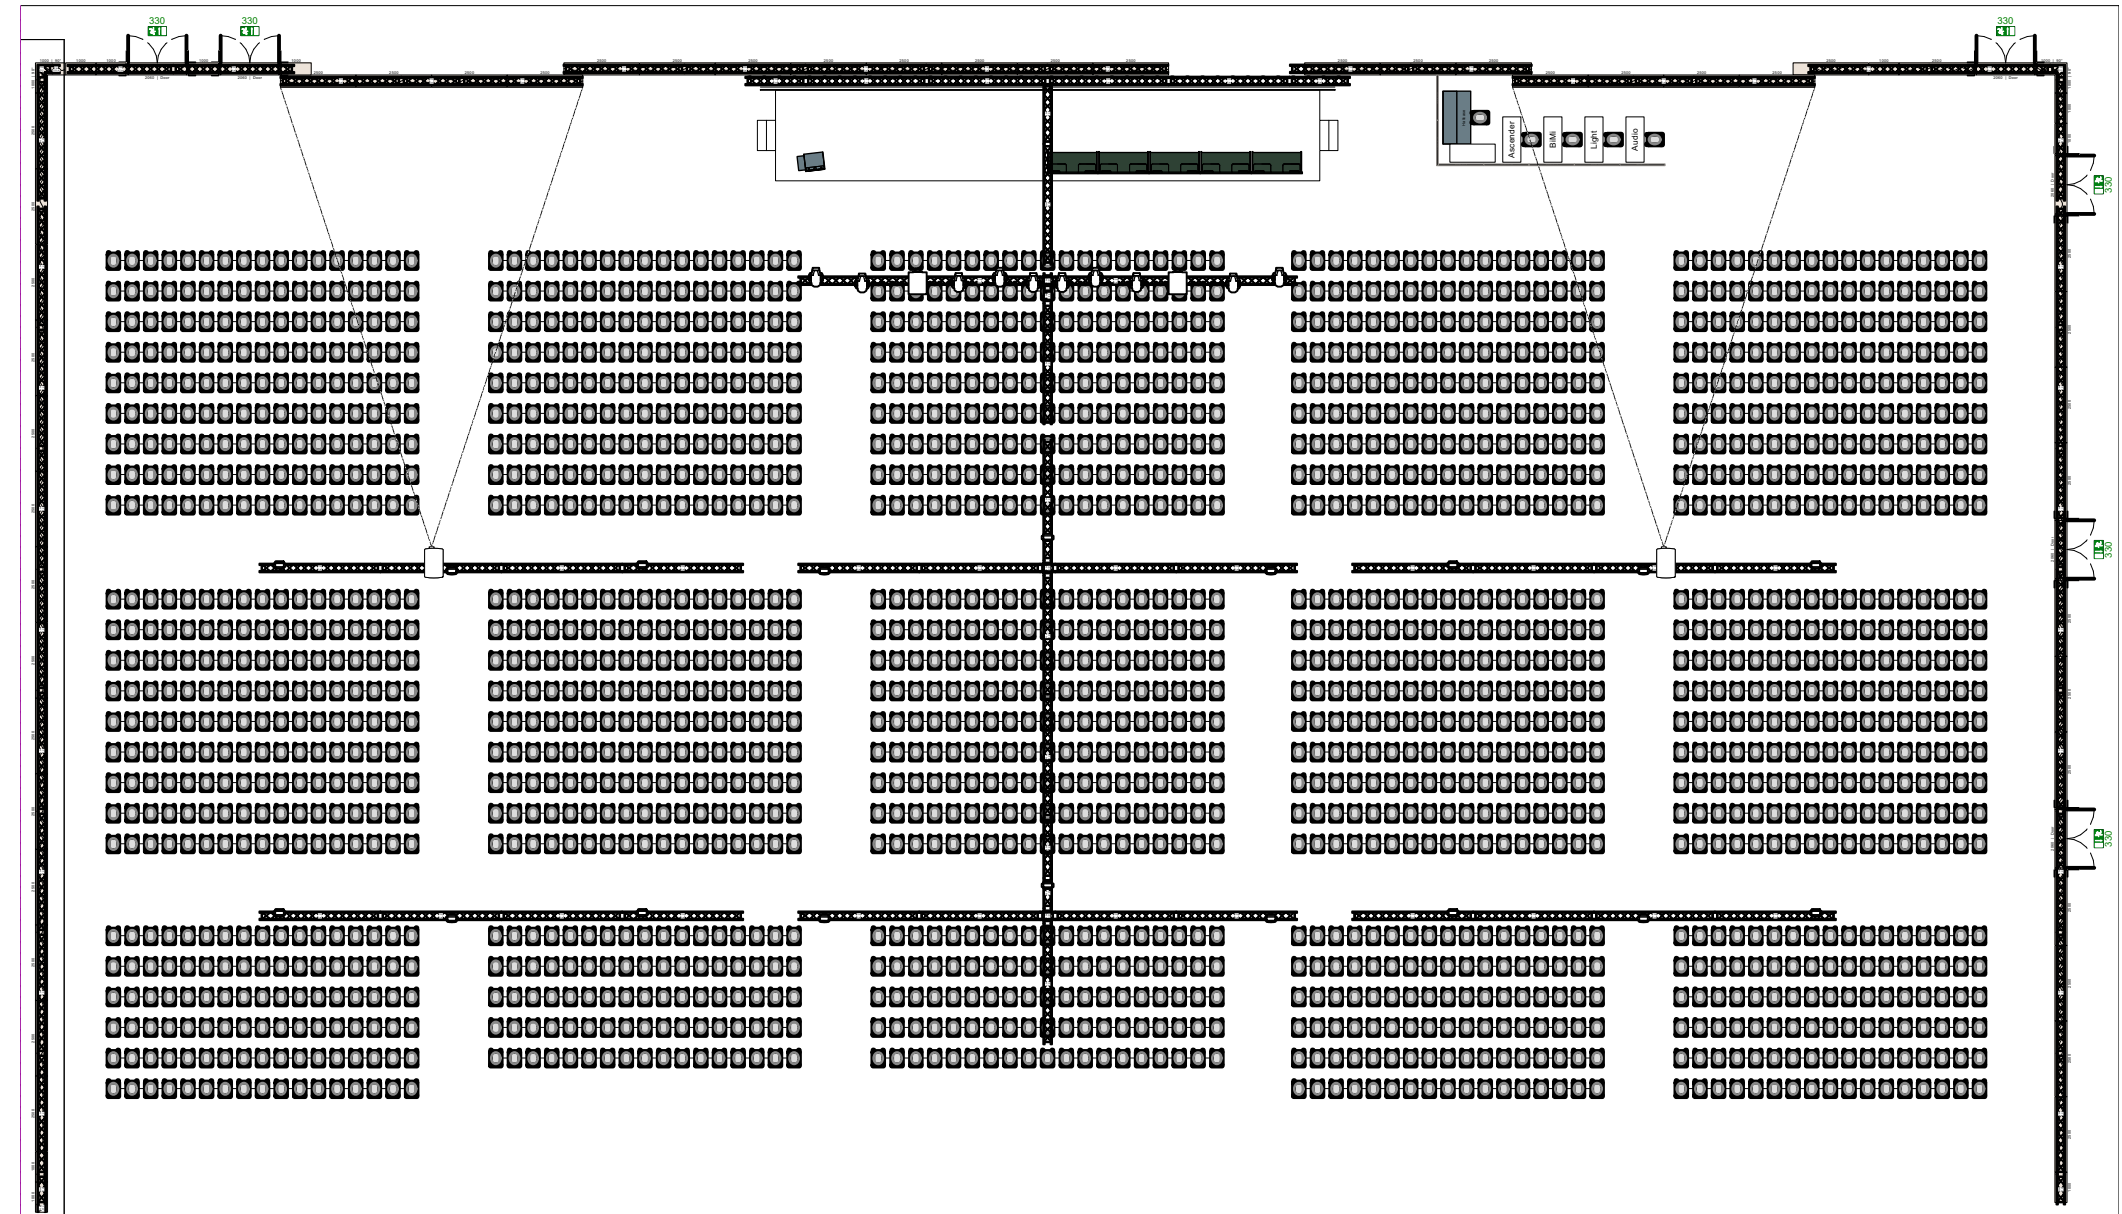

Messe Wien Exhibition & Congress Centre Floor Plan

Room	Hall/Room	A1	
	capacity	2069	
	surface	2.444sqm	
	length	37m	
	width	66m	
Stage	width	18m	
	depth	3m	
	height	60cm	
	Lectern	Lectern - digital	
Audio	Chairtable	5x Chairtable digital	
	Stage Monitors	4 wedges	
	Q&A	8x wired Q&A Mic	
	Lectern	1x Gooseneck Mic	
	Chairs	2x Gooseneck per table	
	Video	Main Screen	19m x 5,6m Softedge 2x 31.000 AnsiLumen
		Side Screens	2x 10m x 5,6m Projection each 31.000 AnsiLumen
Camera		4x PTZ Remote Cam	

Room	Hall/Room	A2
	capacity	700
	surface	1.056sqm
	length	37m
	width	29m
Stage	width	12m
	depth	3m
	height	40cm
	Lectern	Lectern - digital
	Chairtable	4x Chairtable basic
Audio	Stage Monitors	4 wedges
	Q&A	3x wired Q&A Mic
	Lectern	1x Gooseneck Mic
	Chairs	2x Gooseneck per table
Video	Main Screen	10m x 5,6m Projection 20.000 AnsiLumen
	Camera	2x PTZ Remote Cam

Room	Hall/Room	A3
	capacity	700
	surface	1.056sqm
	length	37m
	width	29m
Stage	width	12m
	depth	3m
	height	40cm
	Lectern	Lectern digital
	Chairtable	4x Chairtable basic
Audio	Stage Monitors	4 wedges
	Q&A	3x wired Q&A Mic
	Lectern	1x Gooseneck Mic
	Chairs	2x Gooseneck per table
Video	Main Screen	10m x 5,6m Projection 20.000 AnsiLumen
	Camera	2x PTZ Remote Cam

Room	Hall/Room	A5
	capacity	320
	surface	505sqm
	length	33m
	width	15m
Stage	width	10m
	depth	3m
	height	40cm
	Lectern	Lectern digital
Audio	Chairtable	3x Chairtable basic
	Stage Monitors	4 wedges
	Q&A	3x wired Q&A Mic
	Lectern	1x Gooseneck Mic
Video	Chairs	2x Gooseneck per table
	Main Screen	6m x 3,3m Projection
		12.000 AnsiLumen
	Camera	2x PTZ Remote Cam