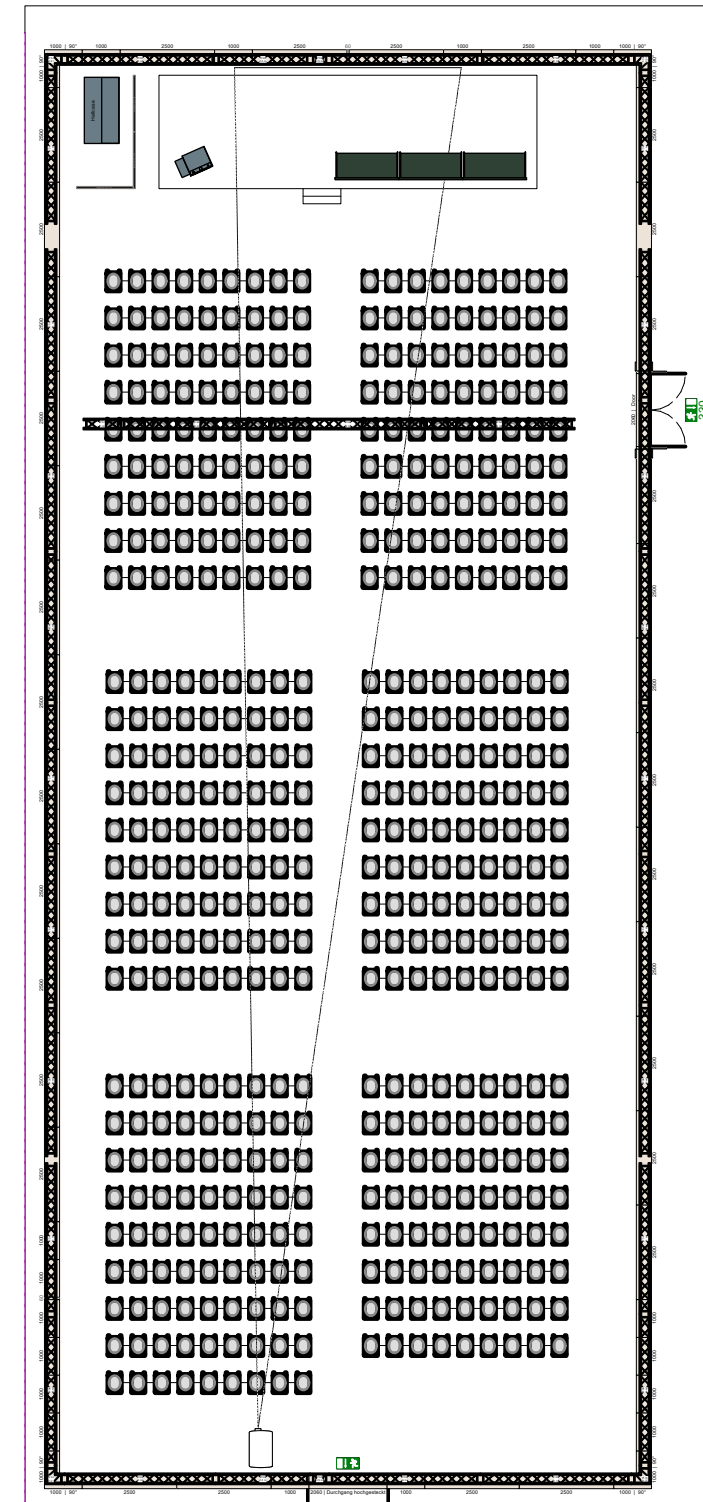

Room	Hall/Room	C3
	capacity	477
	surface	565sqm
	length	37m
	width	15m
Stage	width	10m
	depth	3m
	height	40cm
	Lectern	Lectern digital
	Chairtable	3x Chairtable basic
Audio	Stage Monitors	4 wedges
	Q&A	3x wired Q&A Mic
	Lectern	1x Gooseneck Mic
	Chairs	2x Gooseneck per table
Video	Main Screen	8m x 4,5m Projection
		21.000 AnsiLumen
	Camera	2x PTZ Remote Cam