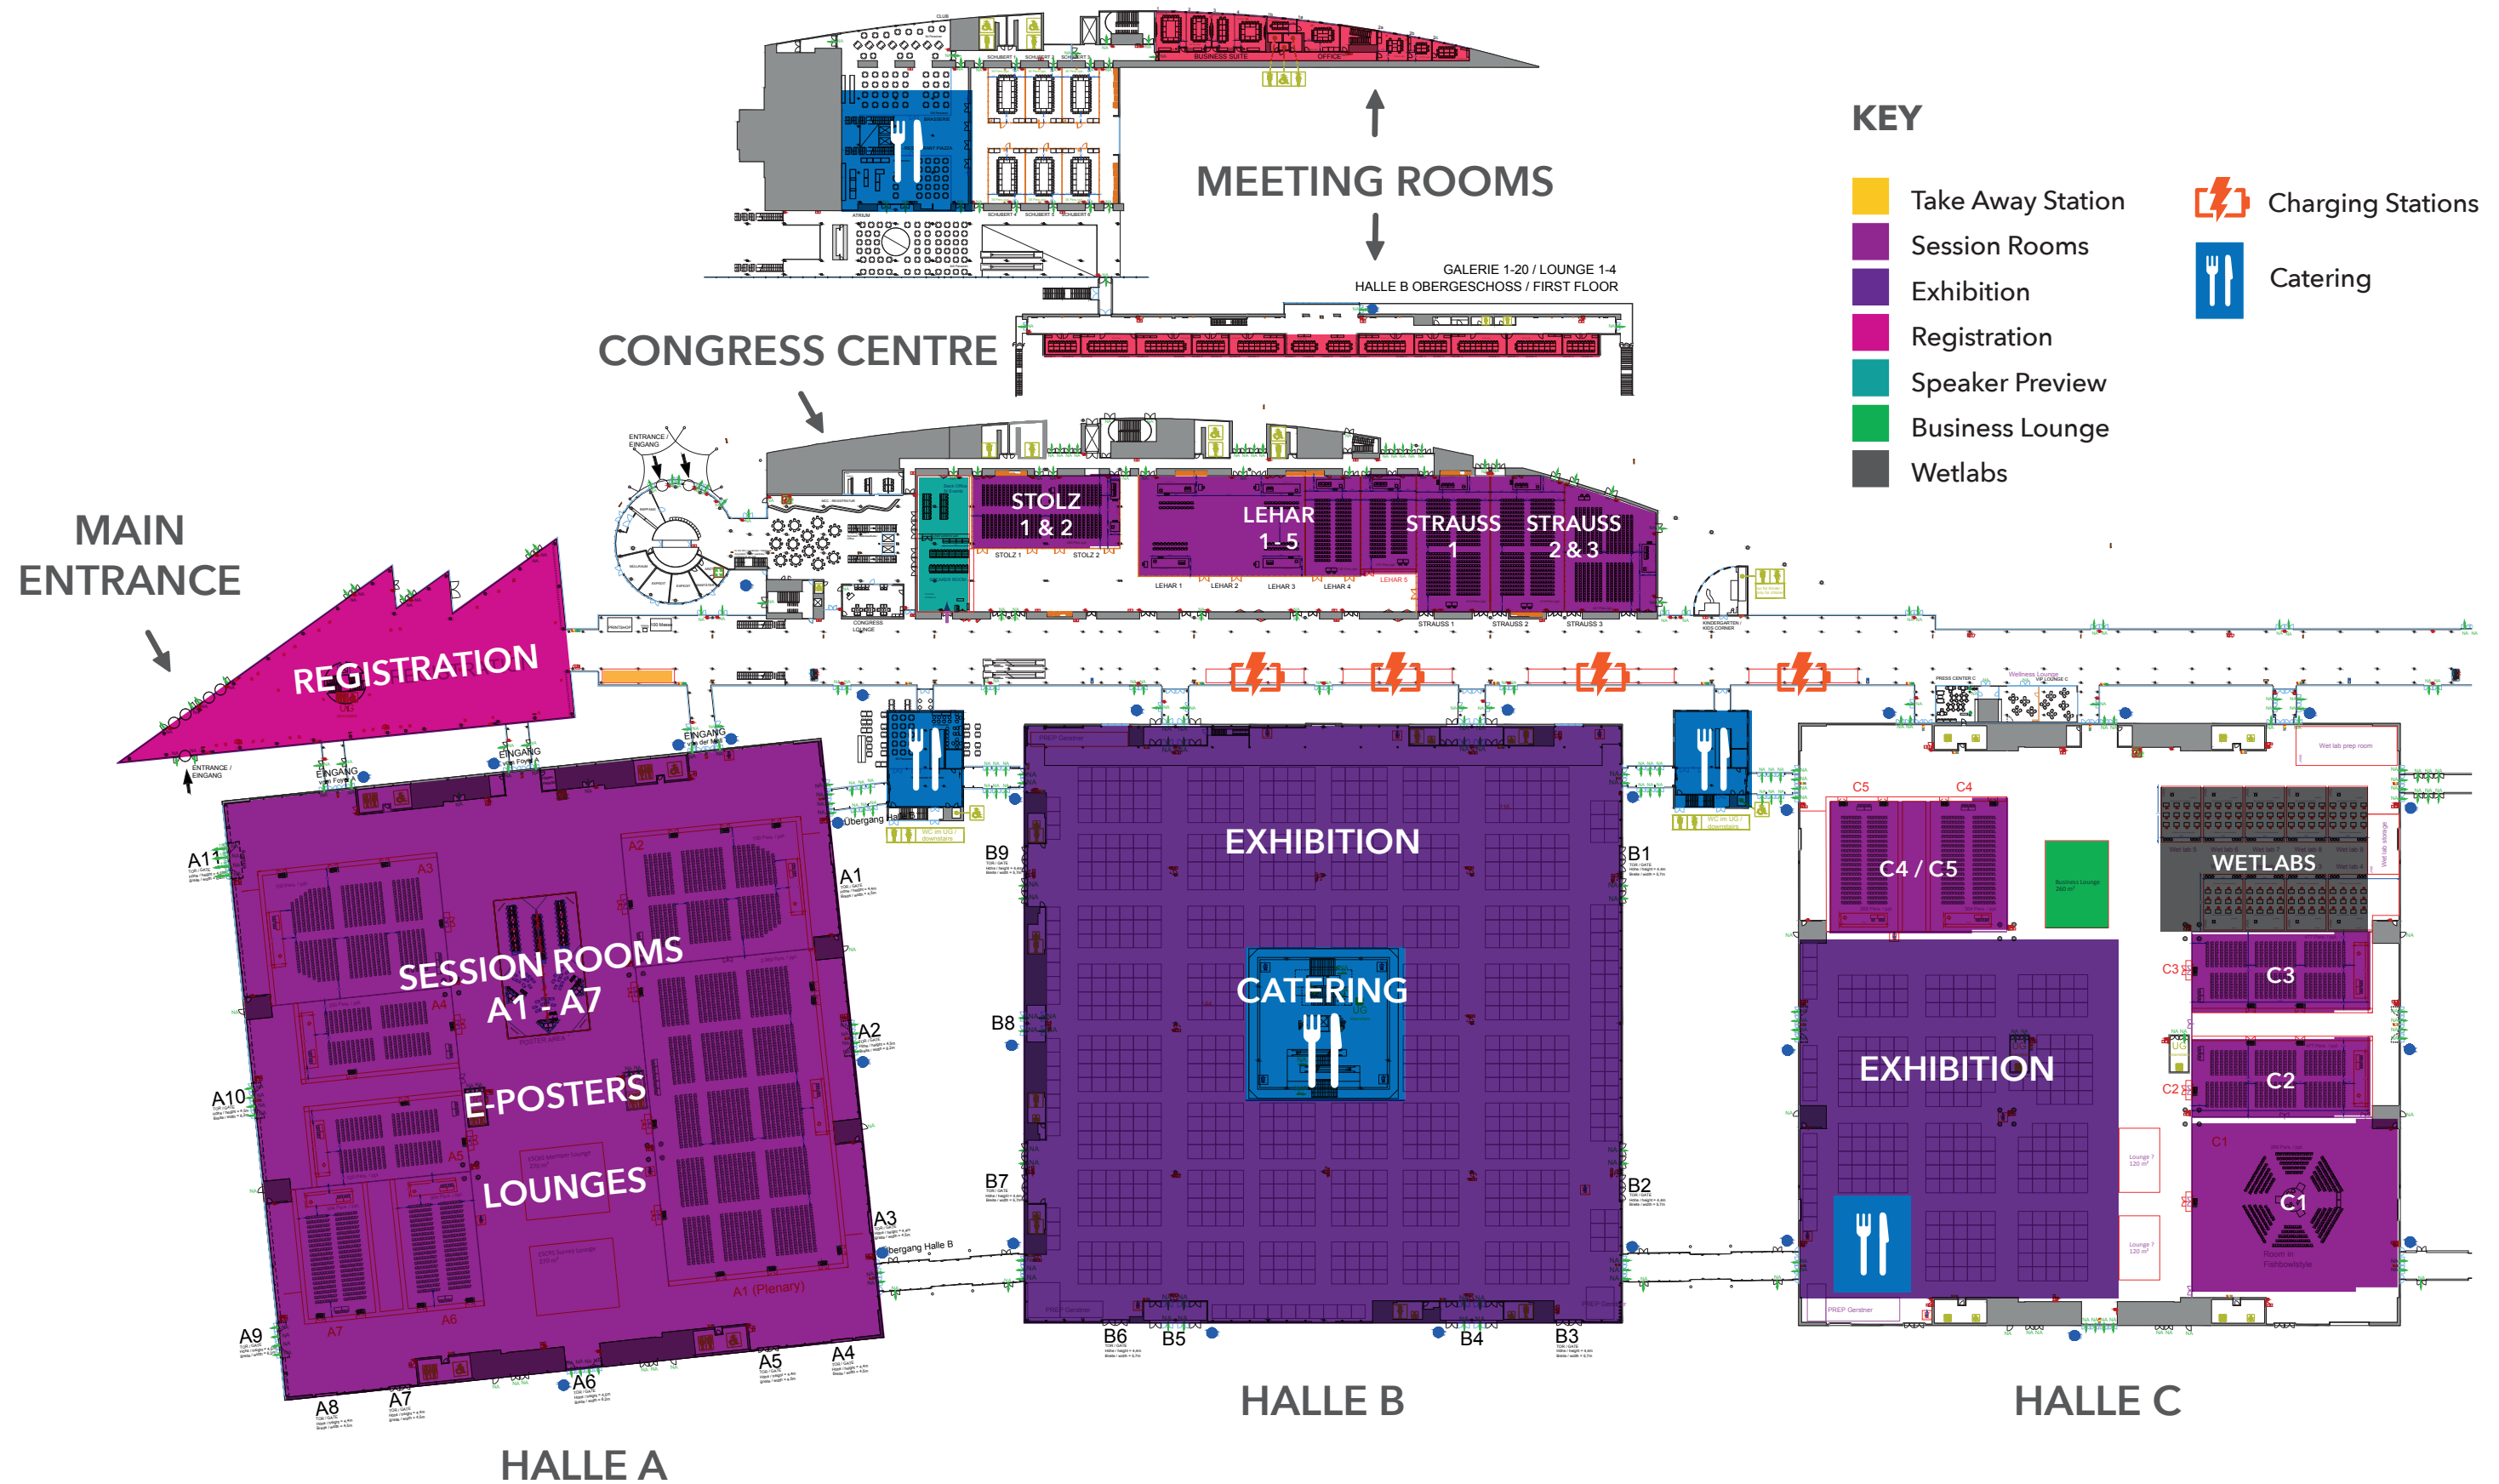

Messe Wien Exhibition & Congress Centre Floor Plan

Room	Hall/Room	A1	
	capacity	2069	
	surface	2.444sqm	
	length	37m	
	width	66m	
Stage	width	18m	
	depth	3m	
	height	60cm	
	Lectern	Lectern - digital	
Audio	Chairtable	5x Chairtable digital	
	Stage Monitors	4 wedges	
	Q&A	8x wired Q&A Mic	
	Lectern	1x Gooseneck Mic	
	Chairs	2x Gooseneck per table	
	Video	Main Screen	19m x 5,6m Softedge 2x 31.000 AnsiLumen
		Side Screens	2x 10m x 5,6m Projection each 31.000 AnsiLumen
Camera		4x PTZ Remote Cam	

Room	Hall/Room	A2
	capacity	700
	surface	1.056sqm
	length	37m
	width	29m
Stage	width	12m
	depth	3m
	height	40cm
	Lectern	Lectern - digital
	Chairtable	4x Chairtable basic
Audio	Stage Monitors	4 wedges
	Q&A	3x wired Q&A Mic
	Lectern	1x Gooseneck Mic
	Chairs	2x Gooseneck per table
Video	Main Screen	10m x 5,6m Projection 20.000 AnsiLumen
	Camera	2x PTZ Remote Cam

Room	Hall/Room	A5
	capacity	320
	surface	505sqm
	length	33m
	width	15m
Stage	width	10m
	depth	3m
	height	40cm
	Lectern	Lectern digital
Audio	Chairtable	3x Chairtable basic
	Stage Monitors	4 wedges
	Q&A	3x wired Q&A Mic
	Lectern	1x Gooseneck Mic
Video	Chairs	2x Gooseneck per table
	Main Screen	6m x 3,3m Projection
		12.000 AnsiLumen
	Camera	2x PTZ Remote Cam

Room	Hall/Room	Lehar
	surface	776sqm
	length	35m
	width	21m
	width	4 Stages: 8m
	depth	3m
	height	40cm
Stage	Lectern	Lectern - digital
	Chairtable	Chairtable basic

Room	Hall/Room	Lehar
	capacity	208
	surface	252sqm
	length	21m
	width	12m
Stage	width	6m
	depth	2,5m
	height	40cm
	Lectern	Lectern digital
	Chairtable	2x Chairtable basic
Audio	Stage Monitors	4 wedges
	Q&A	3x wired Q&A Mic
	Lectern	1x Gooseneck Mic
	Chairs	2x Gooseneck per table
Video	Main Screen	5m x 2,9m Projection 10.000 AnsiLumen
	Camera	2x PTZ Remote Cam