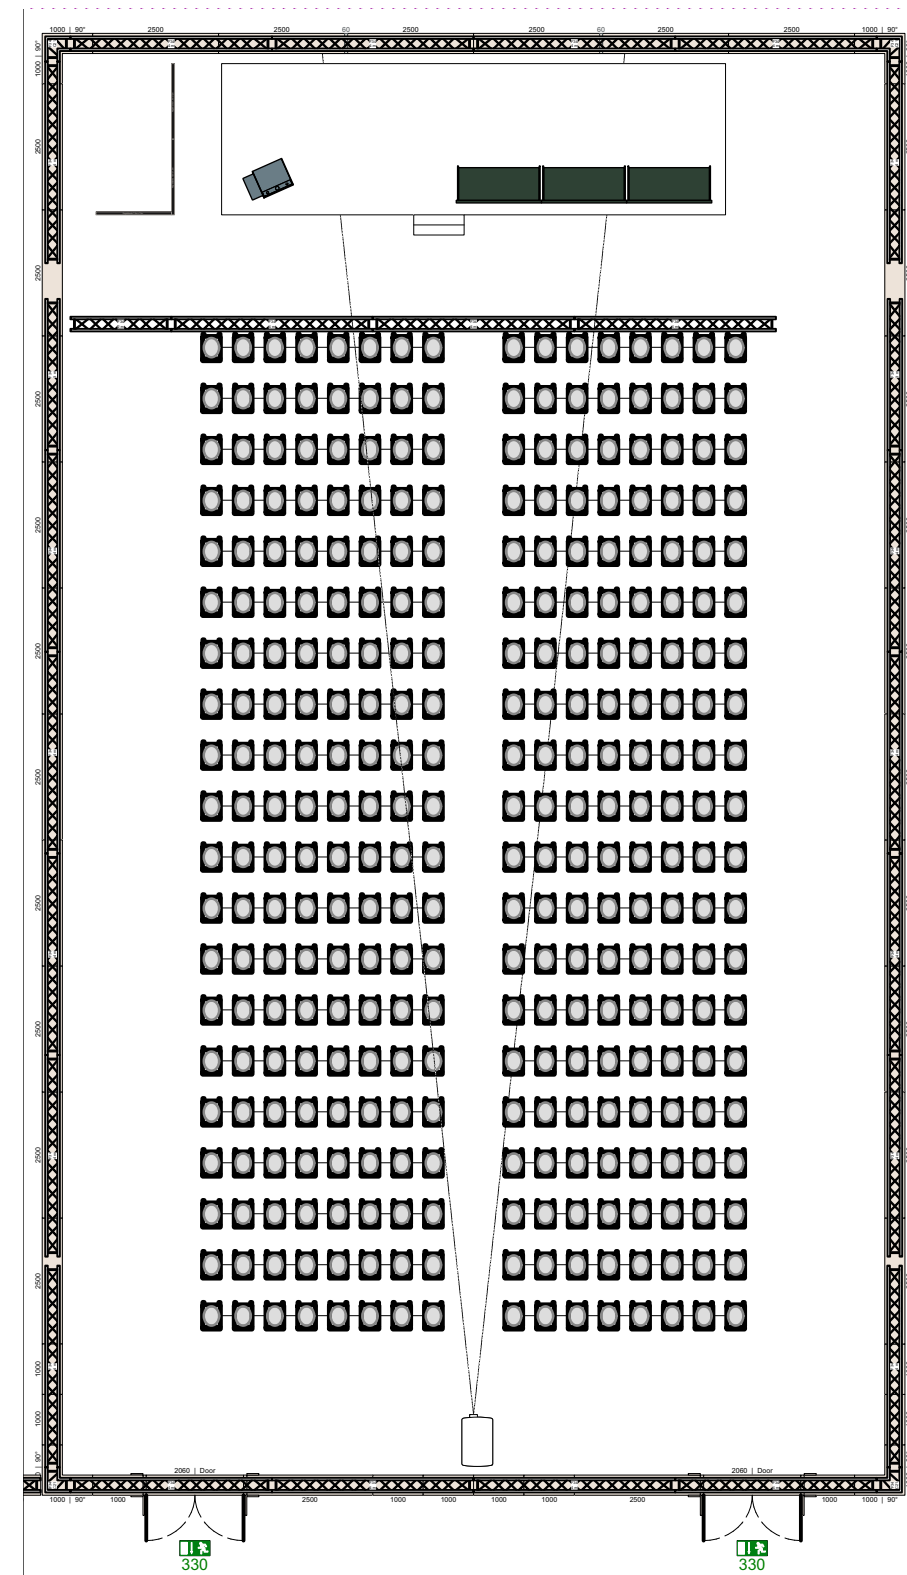

Room	Hall/Room	A6
	capacity	3006
	surface	460sqm
	length	28m
	width	16m
Stage	width	10m
	depth	3m
	height	40cm
	Lectern	Lectern - basic
Audio	Chairtable	3x Chairtable basic
	Stage Monitors	4 wedges
	Q&A	3x wired Q&A Mic
	Lectern	1x Gooseneck Mic
Video	Chairs	2x Gooseneck per table
	Main Screen	6m x 3,3m Projection 12.000 AnsiLumen
	Camera	2x PTZ Remote Cam