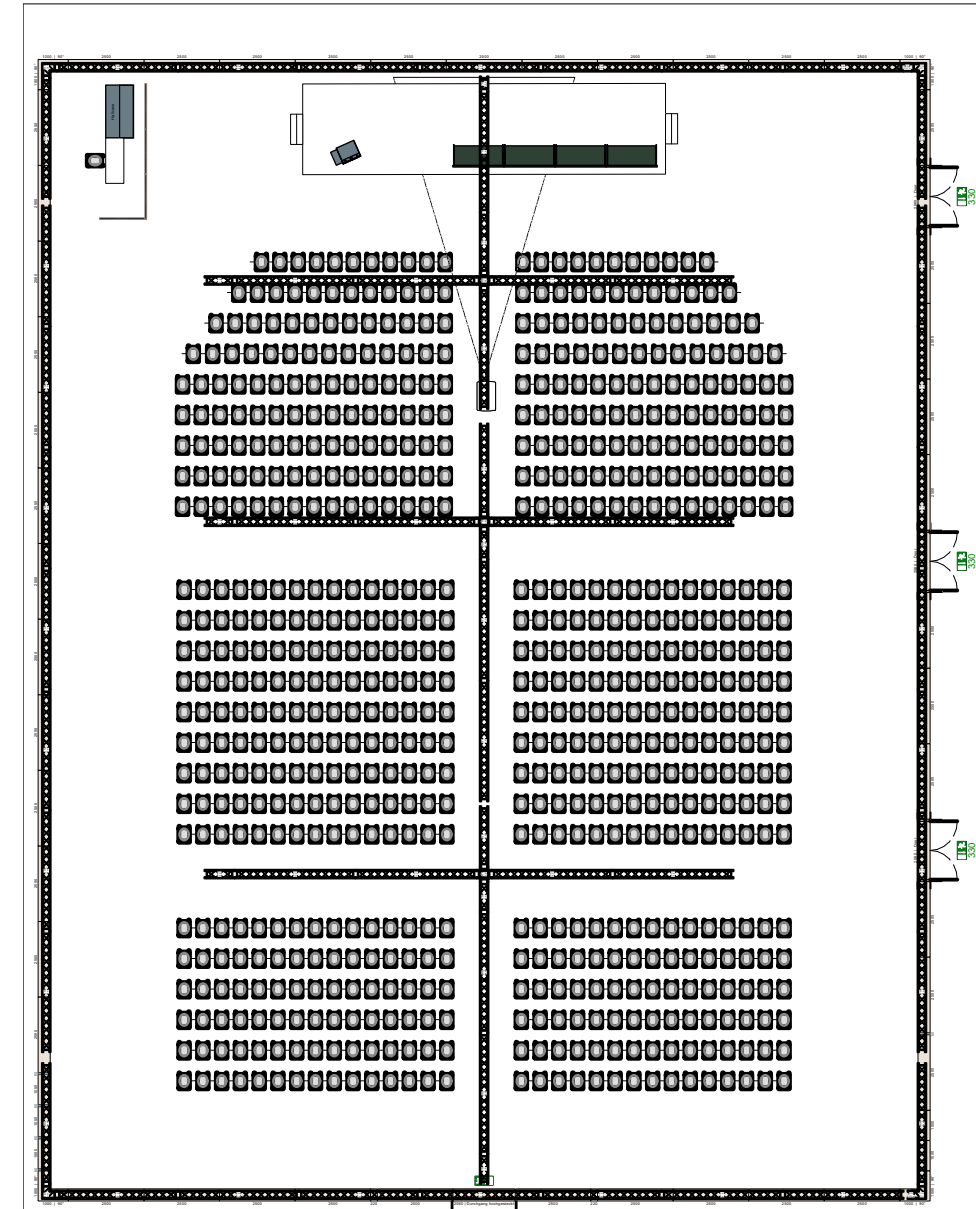

Messe Wien Exhibition & Congress Centre Floor Plan

Room	Hall/Room	A1	
	capacity	2069	
	surface	2.444sqm	
	length	37m	
	width	66m	
Stage	width	18m	
	depth	3m	
	height	60cm	
	Lectern	Lectern - digital	
Audio	Chairtable	5x Chairtable digital	
	Stage Monitors	4 wedges	
	Q&A	8x wired Q&A Mic	
	Lectern	1x Gooseneck Mic	
	Chairs	2x Gooseneck per table	
	Video	Main Screen	19m x 5,6m Softedge 2x 31.000 AnsiLumen
		Side Screens	2x 10m x 5,6m Projection each 31.000 AnsiLumen
Camera		4x PTZ Remote Cam	

Room	Hall/Room	A2
	capacity	700
	surface	1.056sqm
	length	37m
	width	29m
Stage	width	12m
	depth	3m
	height	40cm
	Lectern	Lectern - digital
	Chairtable	4x Chairtable basic
Audio	Stage Monitors	4 wedges
	Q&A	3x wired Q&A Mic
	Lectern	1x Gooseneck Mic
	Chairs	2x Gooseneck per table
Video	Main Screen	10m x 5,6m Projection 20.000 AnsiLumen
	Camera	2x PTZ Remote Cam

Room	Hall/Room	A3
	capacity	700
	surface	1.056sqm
	length	37m
	width	29m
Stage	width	12m
	depth	3m
	height	40cm
	Lectern	Lectern digital
	Chairtable	4x Chairtable basic
Audio	Stage Monitors	4 wedges
	Q&A	3x wired Q&A Mic
	Lectern	1x Gooseneck Mic
	Chairs	2x Gooseneck per table
Video	Main Screen	10m x 5,6m Projection 20.000 AnsiLumen
	Camera	2x PTZ Remote Cam

Room	Hall/Room	A4
	capacity	320
	surface	505sqm
	length	33m
	width	15m
Stage	width	10m
	depth	3m
	height	40cm
	Lectern	Lectern - digital
Audio	Chairtable	3x Chairtable basic
	Stage Monitors	4 wedges
	Q&A	3x wired Q&A Mic
	Lectern	1x Gooseneck Mic
Video	Chairs	2x Gooseneck per table
	Main Screen	6m x 3,3m Projection
	Camera	2x PTZ Remote Cam