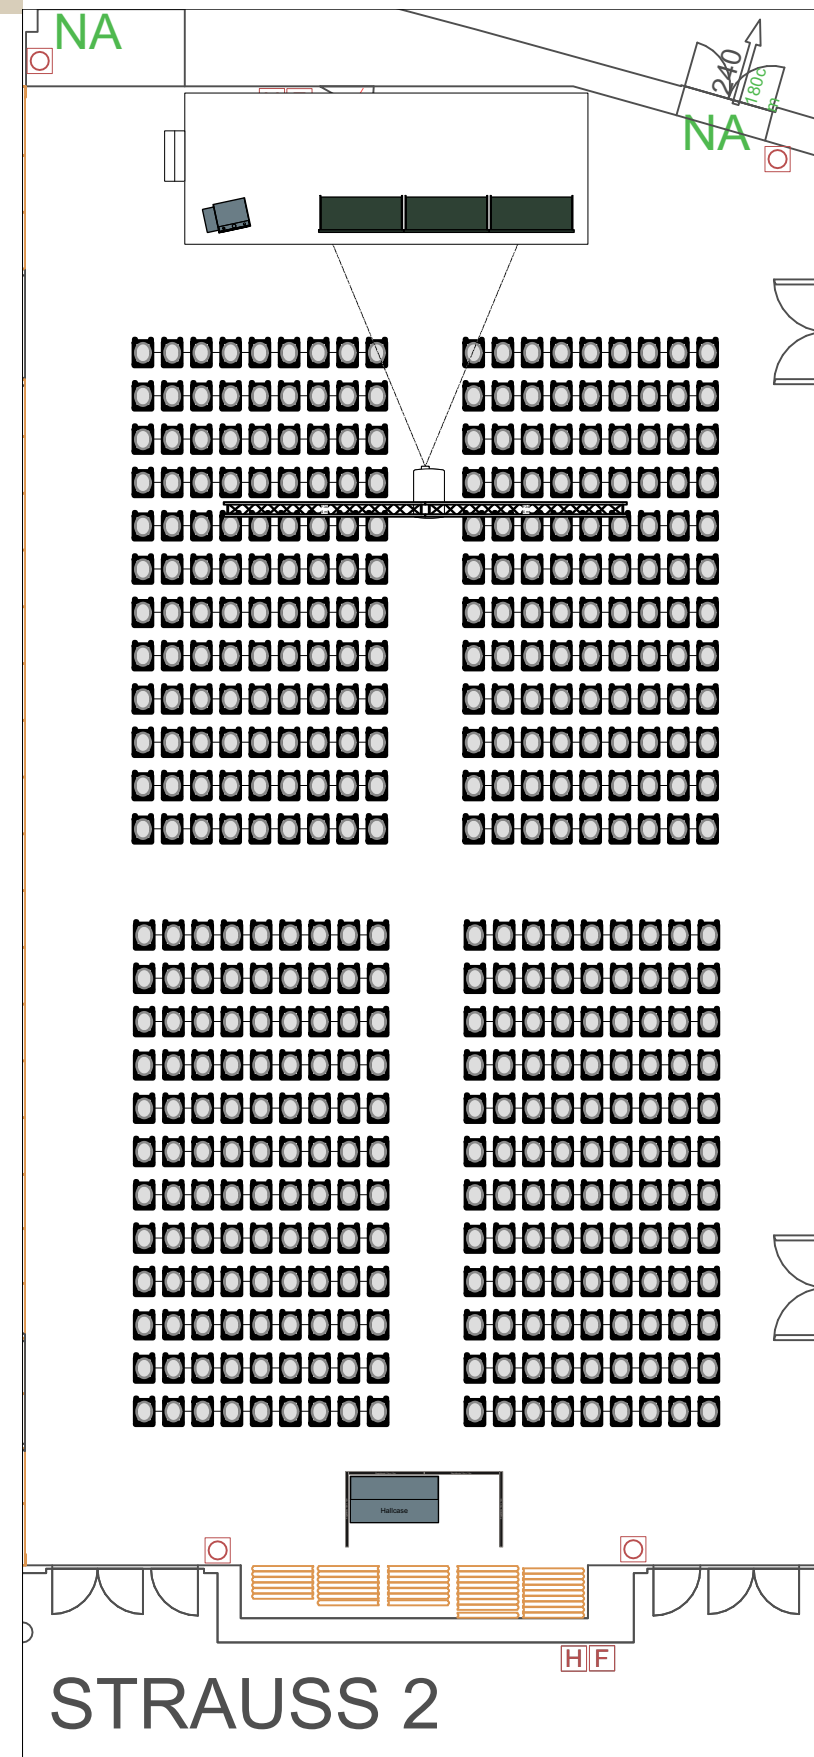

Room	Hall/Room	Strauss
	capacity	414
	surface	480sqm
	length	30m
	width	16m
Stage	width	8m
	depth	3m
	height	40cm
	Lectern	Lectern - digital
	Chairtable	3x Chairtable basic
Audio	Stage Monitors	4 wedges
	Q&A	3x wired Q&A Mic
	Lectern	1x Gooseneck Mic
	Chairs	2x Gooseneck per table
Video	Main Screen	6m x 3,3m Projection 12.000 AnsiLumen
	Camera	2x PTZ Remote Cam