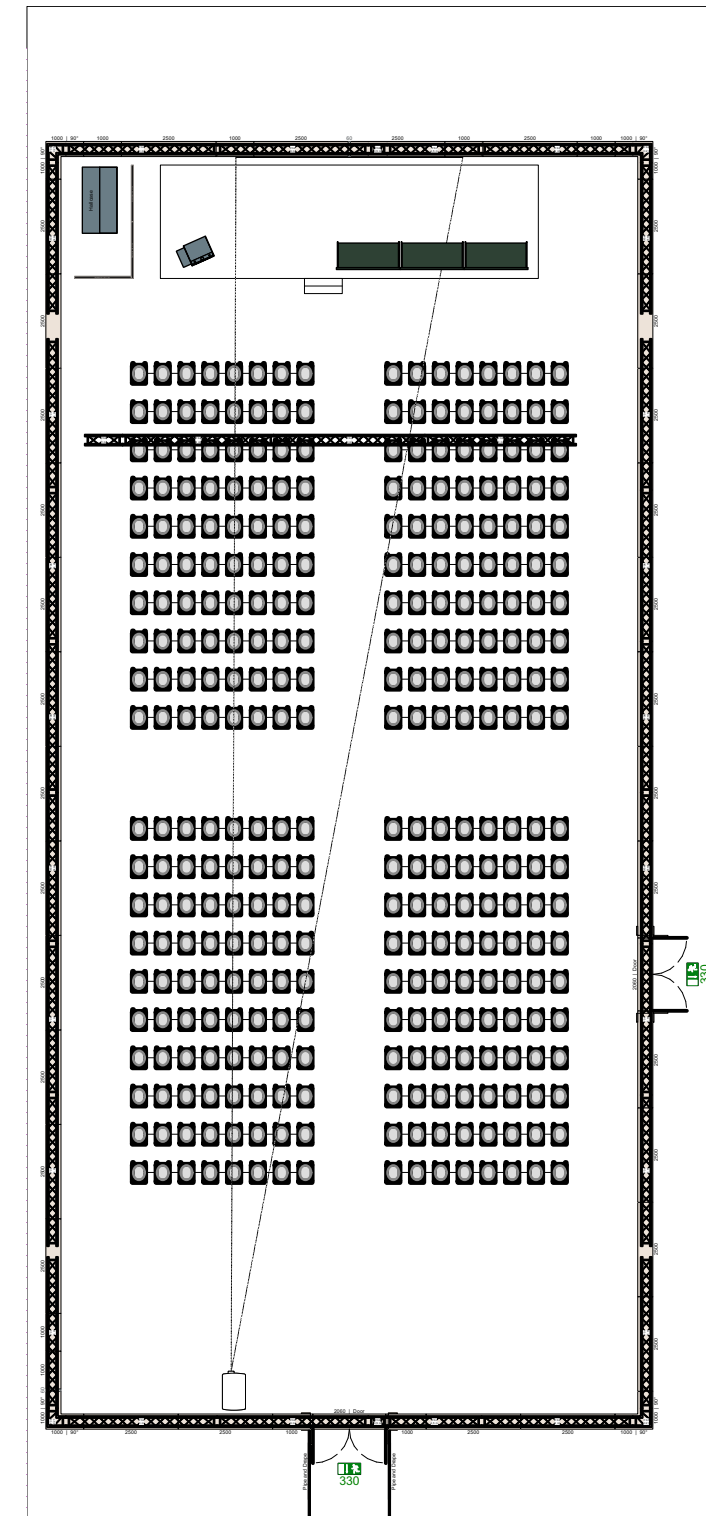

Room	Hall/Room	A5
	capacity	320
	surface	505sqm
	length	33m
	width	15m
Stage	width	10m
	depth	3m
	height	40cm
	Lectern	Lectern digital
Audio	Chairtable	3x Chairtable basic
	Stage Monitors	4 wedges
	Q&A	3x wired Q&A Mic
	Lectern	1x Gooseneck Mic
Video	Chairs	2x Gooseneck per table
	Main Screen	6m x 3,3m Projection
		12.000 AnsiLumen
	Camera	2x PTZ Remote Cam