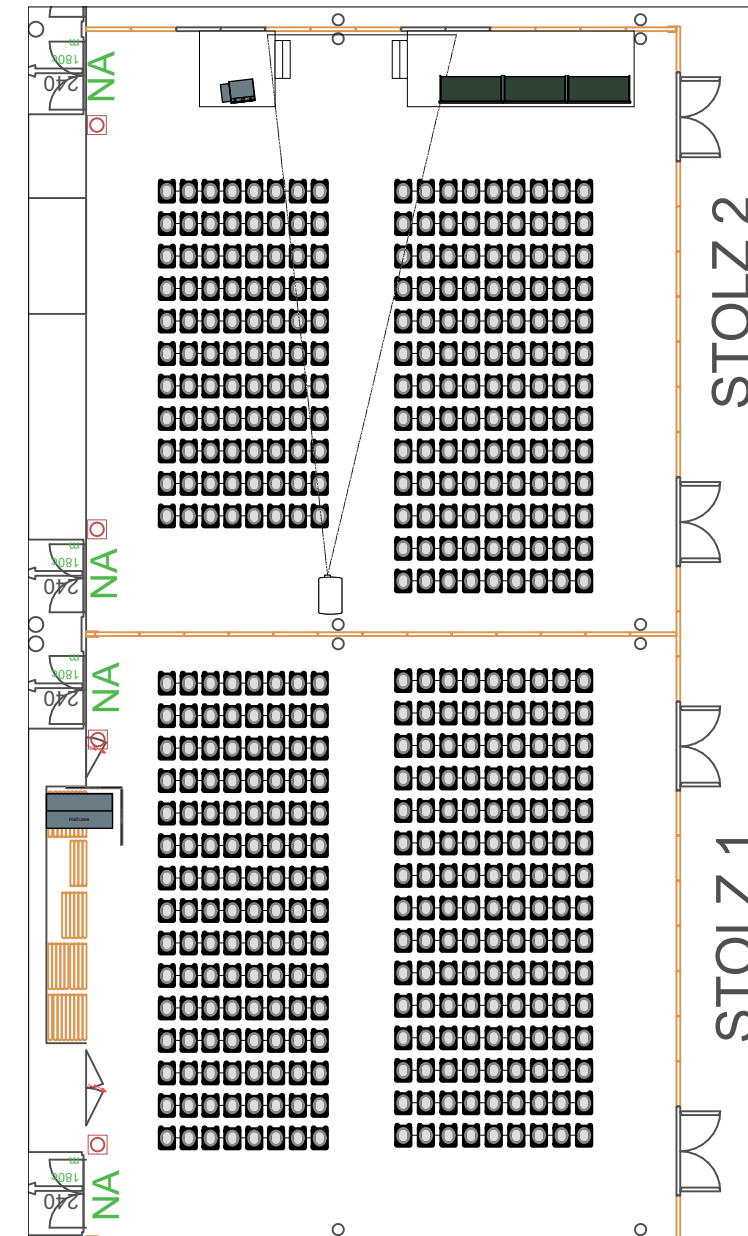

Room	Hall/Room	Stolz
	capacity	432
	surface	465sqm
	length	31m
	width	15m
Stage	width	Split: 2m ; 5m
	depth	2m
	height	40cm
	Lectern	Lectern - digital
Audio	Chairtable	3x Chairtable basic
	Stage Monitors	4 wedges
	Q&A	3x wired Q&A Mic
	Lectern	1x Gooseneck Mic
	Chairs	2x Gooseneck per table
Video	Main Screen	6m x 3,3m Projection
		12.000 AnsiLumen
	Camera	2x PTZ Remote Cam